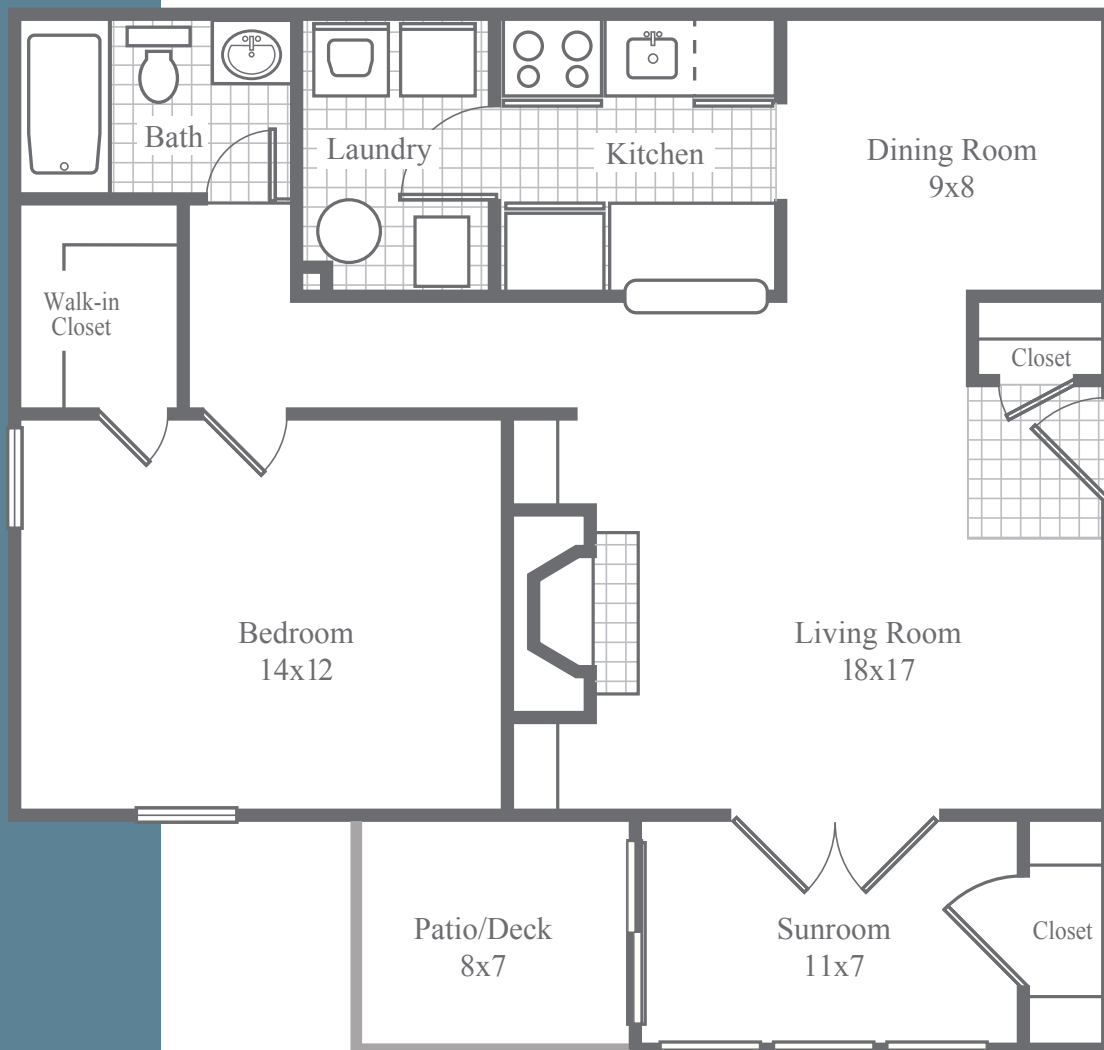

**CALIBRE
SPRINGS**

LUXURY URBAN STYLE
APARTMENT HOMES

The Berkeley

1 Bedroom • 1 Bath • Sunroom • 970 SF

- Stately fireplace mantel framed by built-in bookshelves • Wood-burning fireplace with convenient gas starter • Elegant crown molding • High-speed cable and electrical outlets above fireplace mantel for optional wall mounted flat-panel TV
- Classic French doors lead from living area to four-seasons sunroom • Dining area with directional track lighting on dimmer • Stainless steel appliances in select units • Laundry room accommodates full-size washer/dryer • Spacious walk-in closet in bedroom and bonus storage closet in sunroom