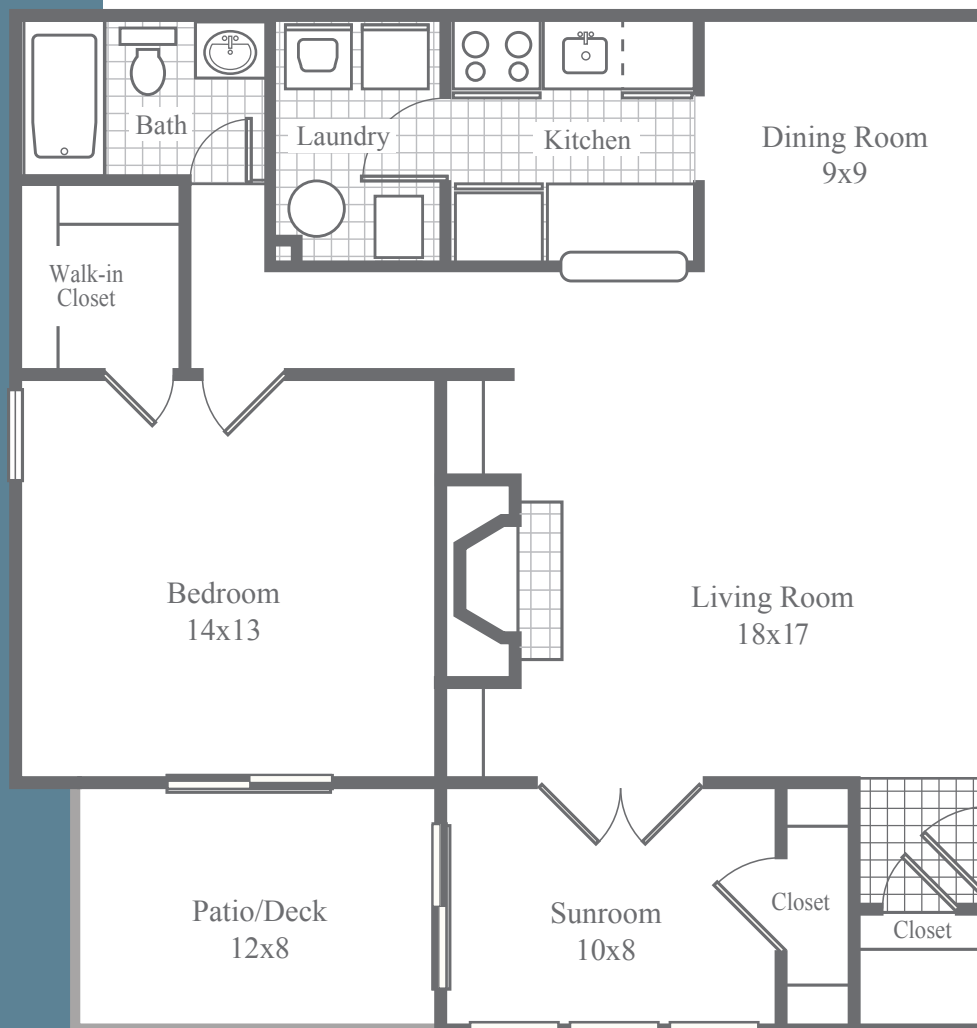

## The Fillmore

1 Bedroom • 1 Bath • Sunroom • 1040 SF

- Stately fireplace mantel framed by built-in bookshelves • Wood-burning fireplace with convenient gas starter • Elegant crown molding • High-speed cable and electrical outlets above fireplace mantel for optional wall mounted flat-panel TV • Classic French doors lead from living area to four-seasons sunroom • Dining area with directional track lighting on dimmer • Stainless steel appliances in select units • Laundry room accommodates full-size washer/dryer • Spacious walk-in closet in bedroom and bonus storage closet in sunroom • Bedroom access to balcony/patio