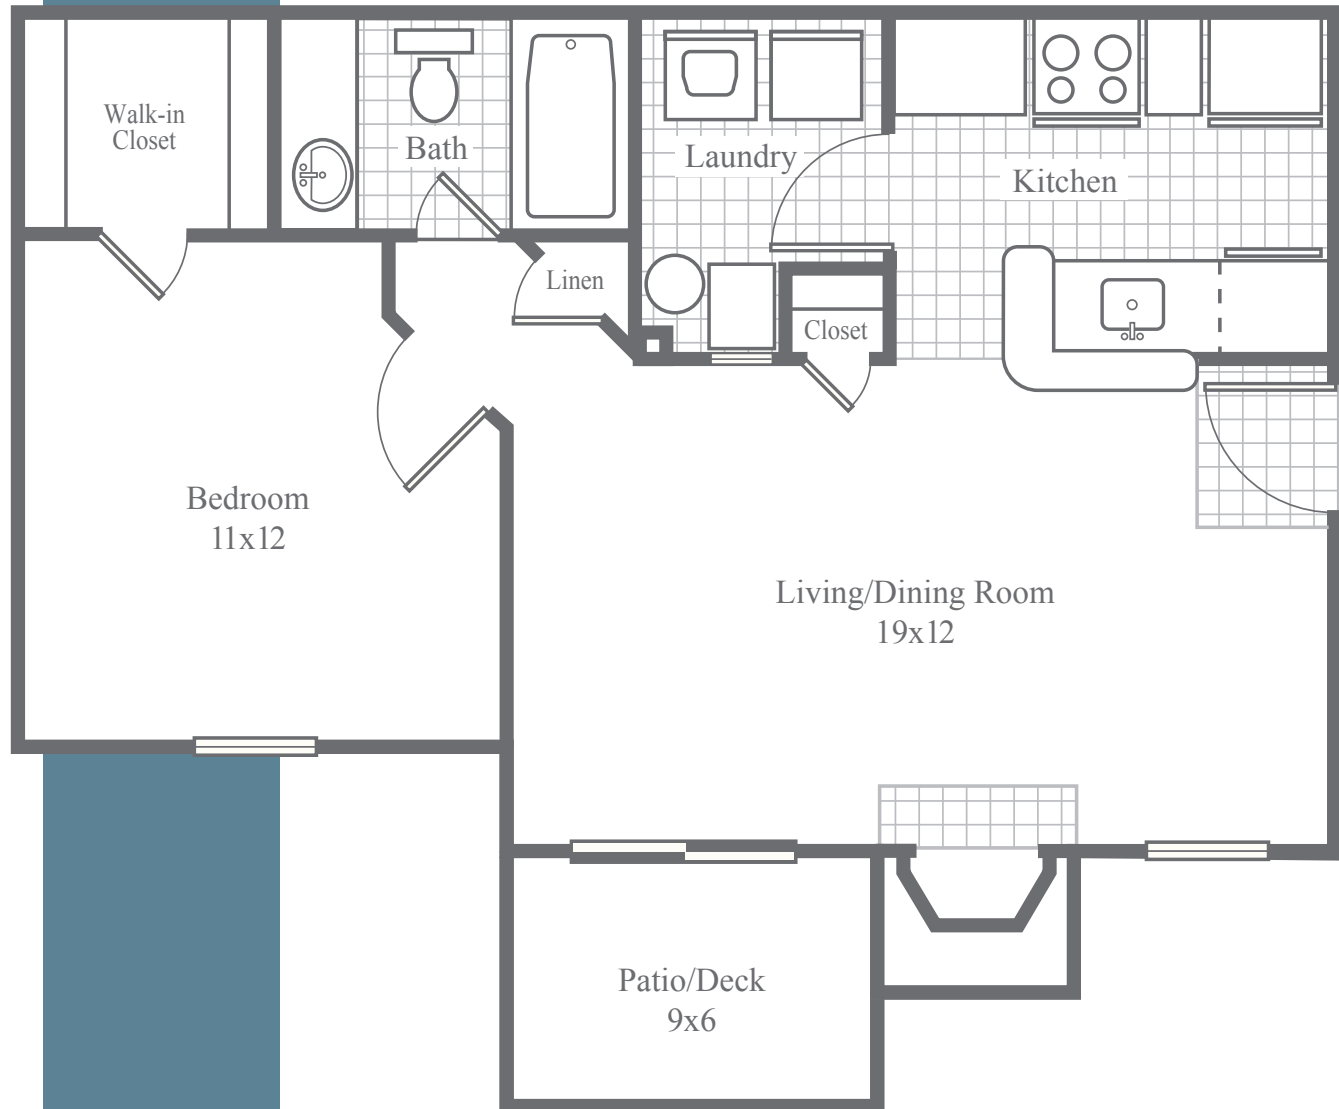

## The Hampton

1 Bedroom • 1 Bath • 720 SF

- Flexible open living/dining area
- Elegant crown molding
- Classic millwork mantel
- Wood-burning fireplace with convenient gas starter
- Stainless steel appliances in select units
- Laundry room accommodates full-size washer/dryer
- Bedroom features spacious walk-in closet
- Linen closet convenient to bed/bath