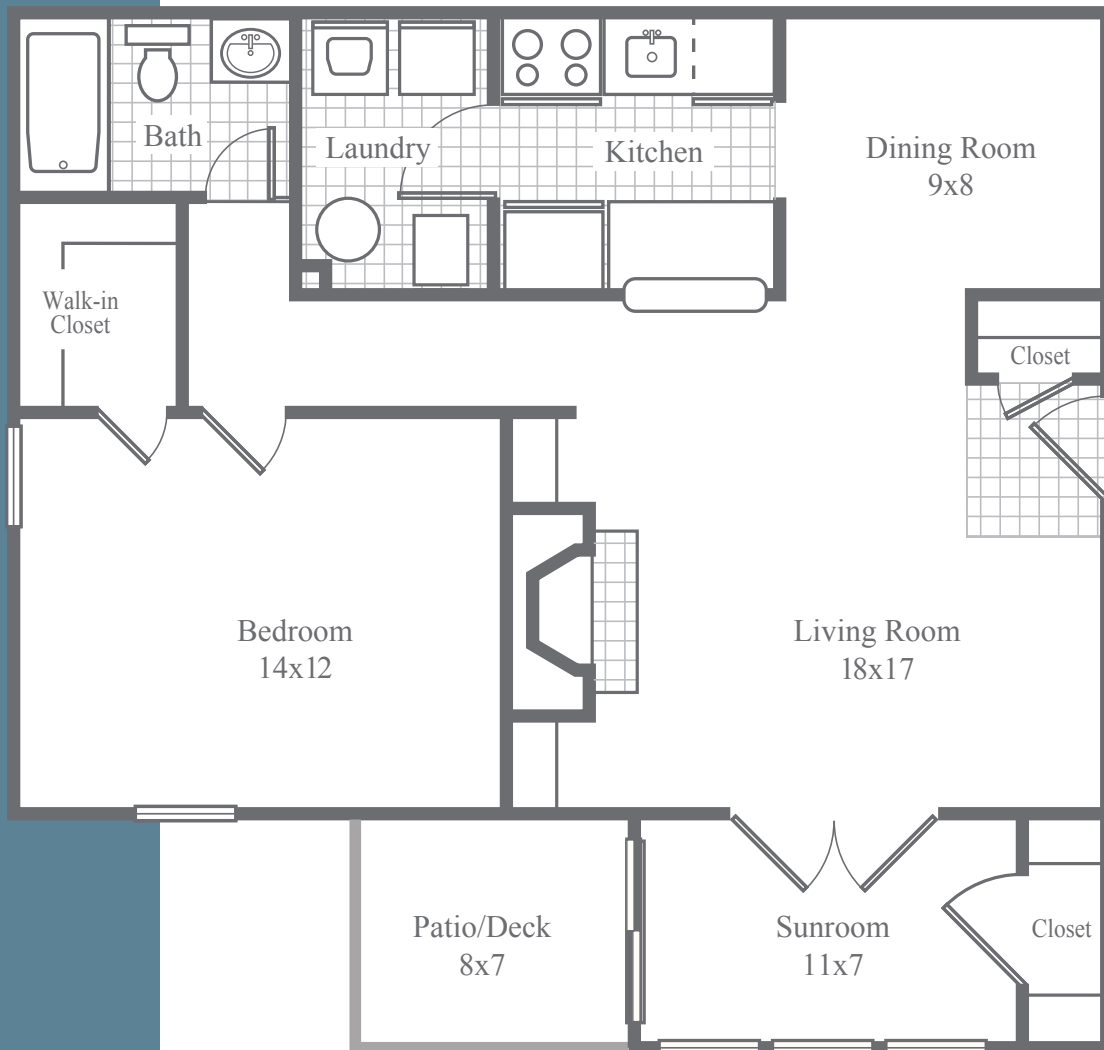

**CALIBRE
SPRINGS**

LUXURY URBAN STYLE
APARTMENT HOMES

The Berkeley *Deluxe*

1 Bedroom • 1 Bath • Sunroom • 970SF

- Stately fireplace mantel framed by built-in bookshelves
- Wood-burning fireplace with quartz or slate surround and gas starter
- Elegant white enamel crown molding
- High-speed cable and electrical outlets above fireplace mantel for optional wall mounted flat-panel TV
- Classically styled French doors lead from living area to four seasons sunroom
- Dining area with transitional track lighting on dimmer
- Kitchen equipped with stainless steel appliances, built-in microwave, richly glazed hardwood cabinetry and LED recessed ceiling lights on dimmer
- Under-cabinet task lighting illuminates granite countertops and subway tile backsplash
- Laundry room accommodates full-size washer/dryer
- Beautiful oil-rubbed bronze hardware throughout apartment
- Spacious walk-in closet in bedroom and bonus storage closet in sunroom
- Select apartments feature warm and inviting LVT wood flooring in kitchen, bath and living areas