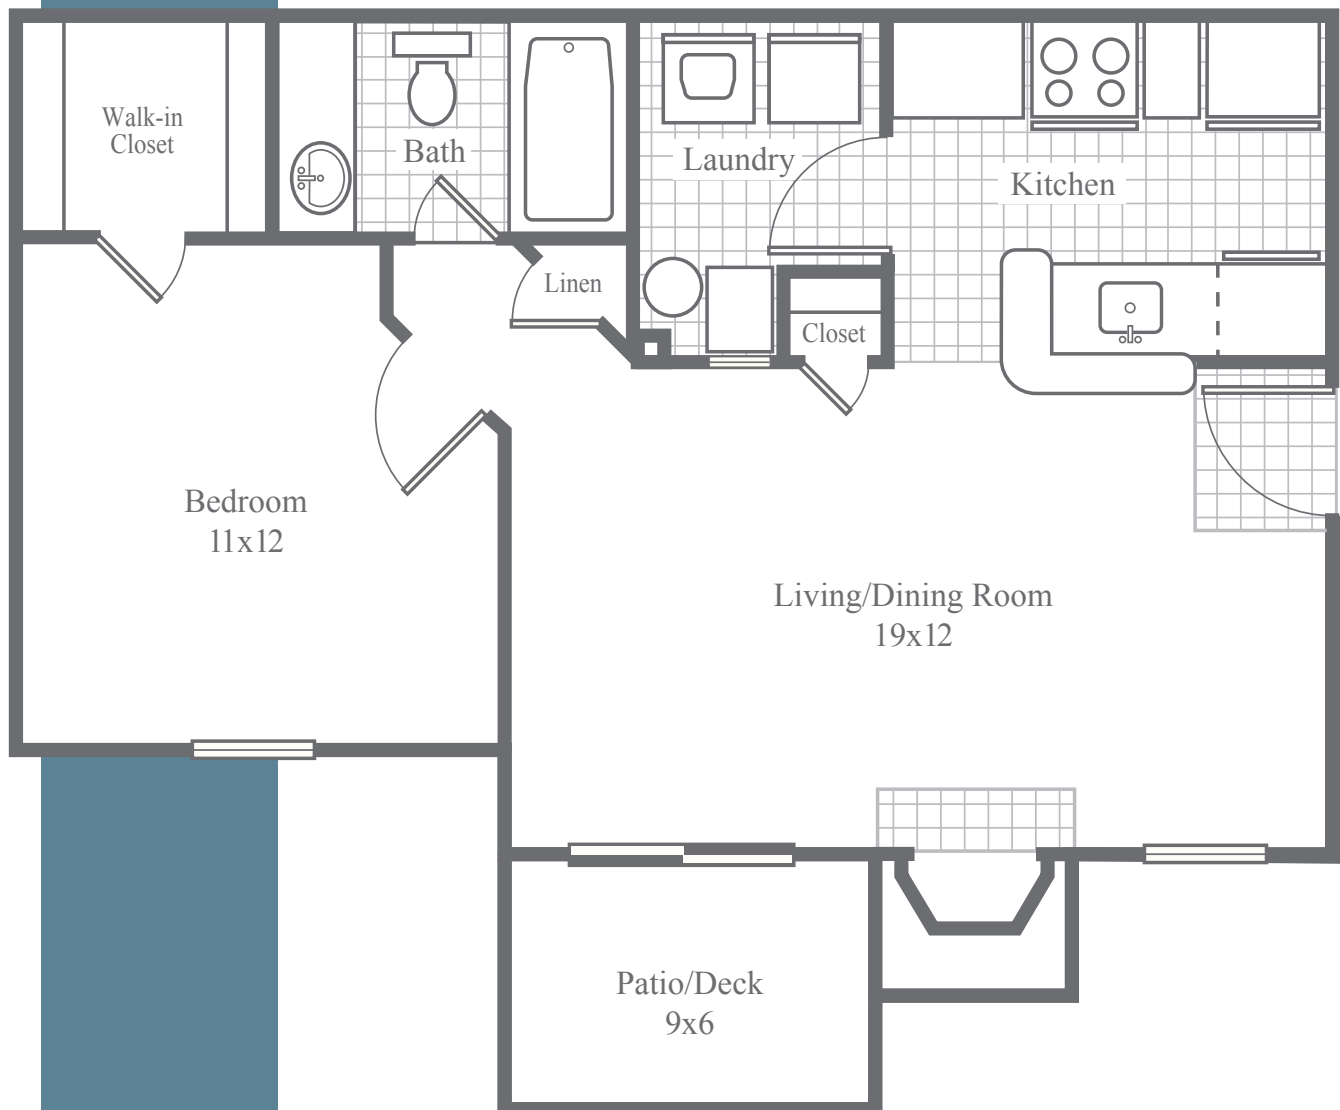

## The Hampton *Deluxe*

1 Bedroom • 1 Bath • 720SF

- Elegant crown molding and open living/dining area
- Wood-burning fireplace with quartz or slate surround, convenient gas starter and classic millwork mantel
- Kitchen equipped with stainless steel appliances, built-in microwave, richly glazed hardwood cabinetry and LED recessed ceiling lights on dimmer
- Under-cabinet task lighting illuminates granite countertops and subway tile backsplash
- Laundry room accommodates full-size washer/dryer
- Beautiful oil-rubbed bronze hardware throughout apartment
- Bedroom features spacious walk-in closet
- Select apartments feature warm and inviting LVT wood flooring in kitchen, bath and living areas