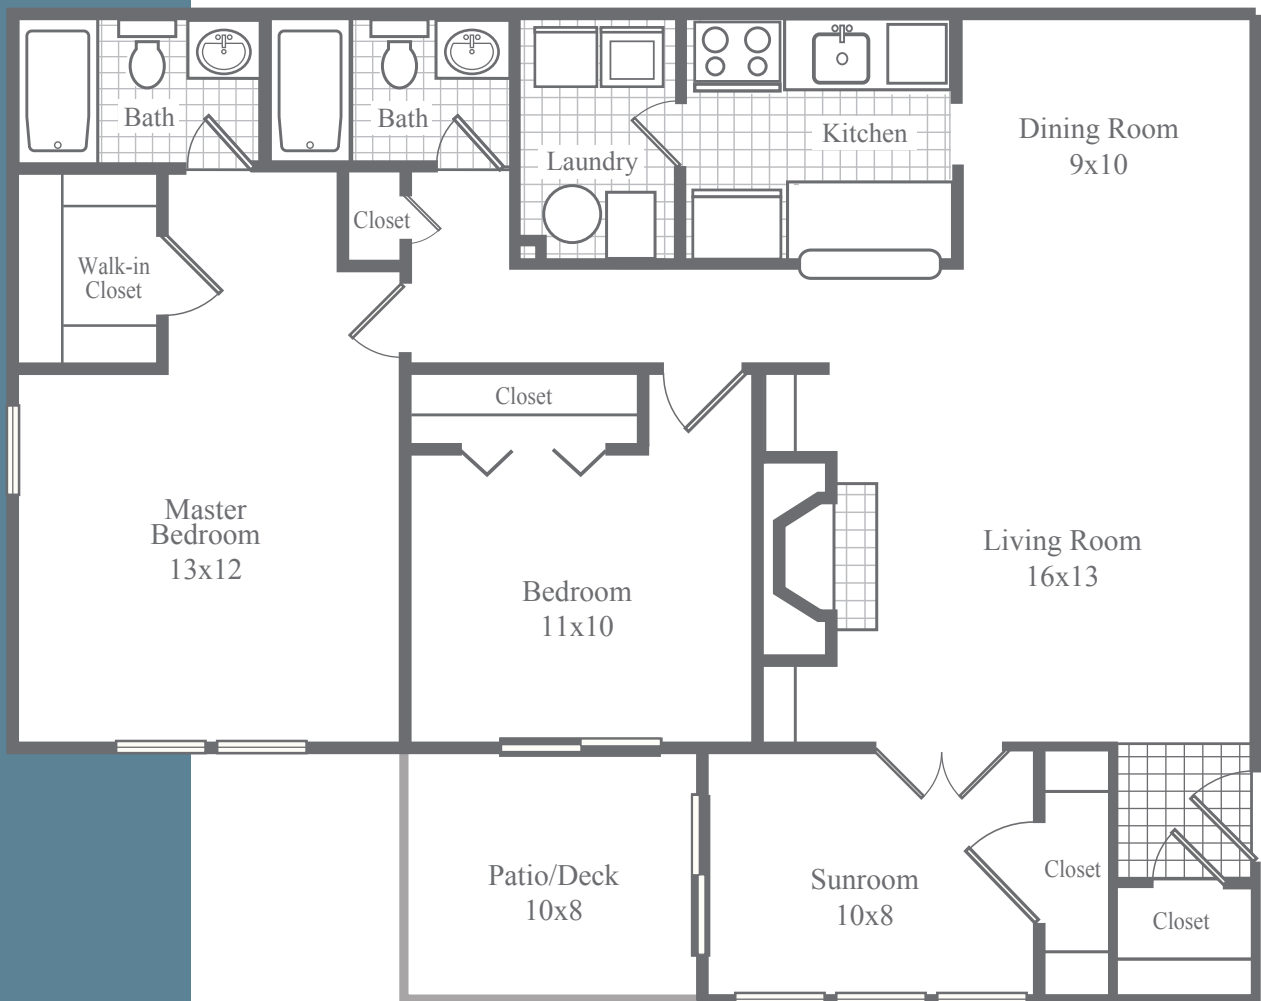

**CALIBRE
SPRINGS**

LUXURY URBAN STYLE
APARTMENT HOMES

The Jamerson *Deluxe*

2 Bedroom • 2 Bath • Sunroom • 1300 SF

- Stately fireplace mantel framed by built-in bookshelves • Wood-burning fireplace with quartz or slate surround and convenient gas starter • Elegant white enamel crown molding
- High-speed cable and electrical outlets above fireplace mantel for optional wall mounted flat-panel TV • Classically styled French doors lead from living area to four season sunroom
- Stainless steel appliances with granite countertops • Laundry room accommodates full-size washer/dryer • Spacious walk-in closet in bedroom and bonus storage closet in sunroom • Guest bedroom access to balcony/patio