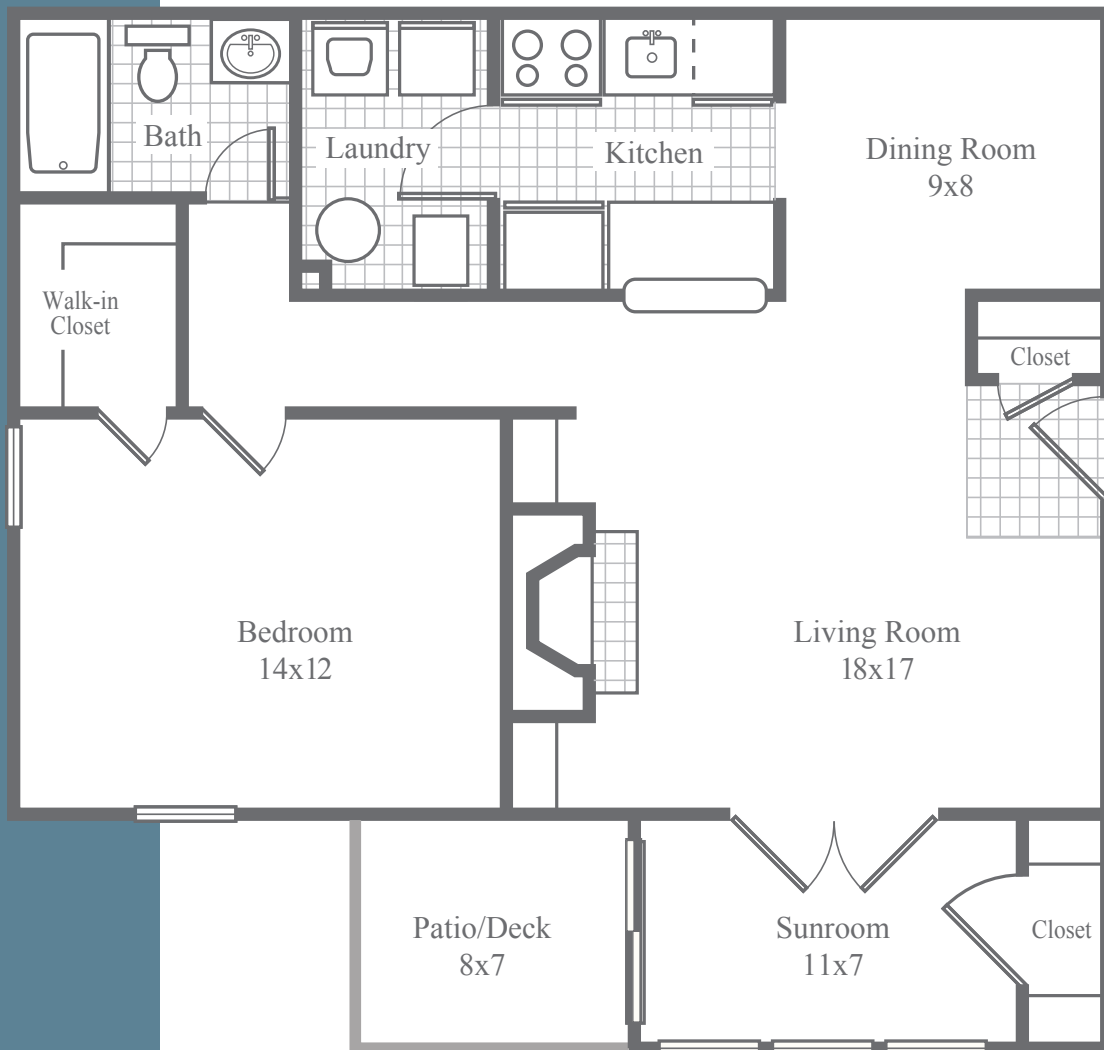

# The Berkeley

1 Bedroom • 1 Bath • Sunroom • 970 SF

- Stately fireplace mantel framed by built-in bookshelves
- Wood-burning fireplace with convenient gas starter
- Elegant crown molding
- High-speed cable and electrical outlets above fireplace mantel for optional wall mounted flat-panel TV
- Classic French doors lead from living area to four-seasons sunroom
- Dining area with directional track lighting on dimmer
- Stainless steel appliances in select units
- Laundry room accommodates full-size washer/dryer
- Spacious walk-in closet in bedroom and bonus storage closet in sunroom
- LED lighting for ambiance and energy efficiency