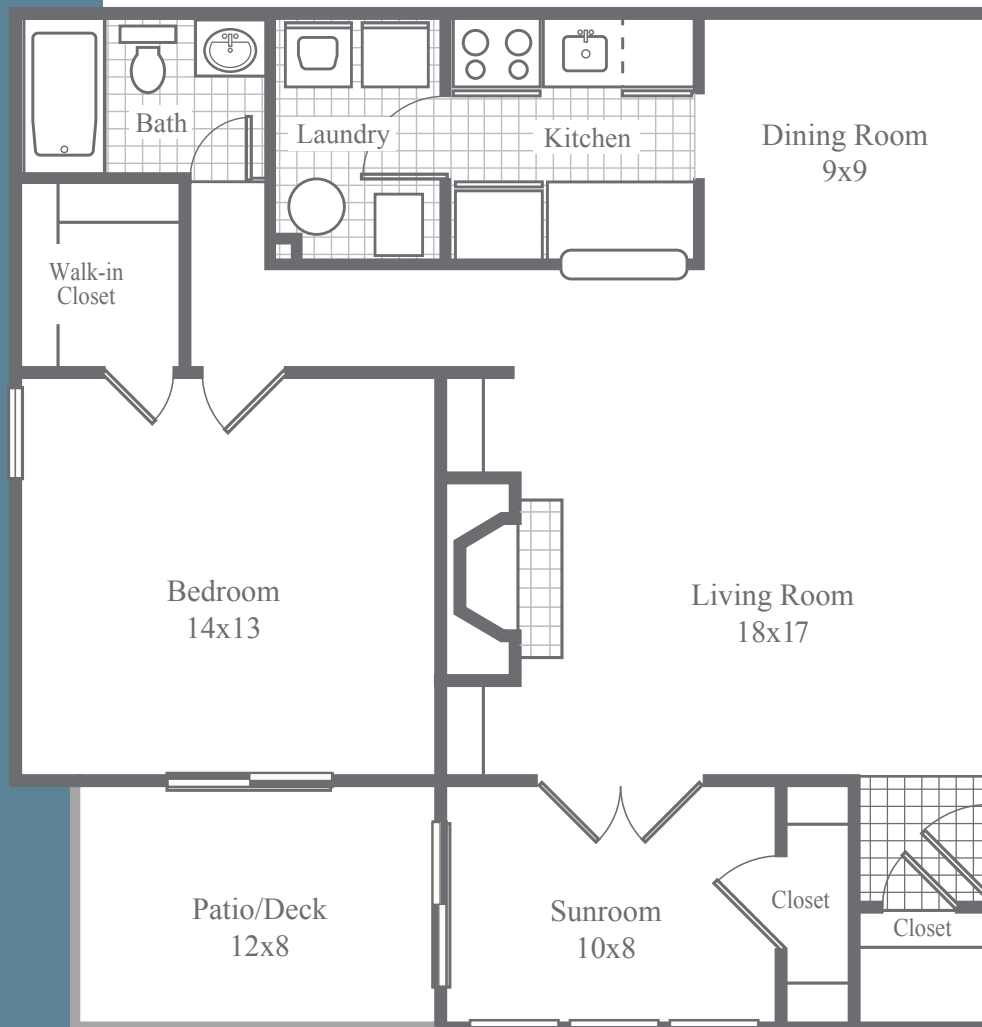

**CALIBRE
SPRINGS**

LUXURY URBAN STYLE
APARTMENT HOMES

The Fillmore

1 Bedroom • 1 Bath • Sunroom • 1040 SF

- Stately fireplace mantel framed by built-in bookshelves
- Wood-burning fireplace with convenient gas starter
- Elegant crown molding
- High-speed cable and electrical outlets above fireplace mantel for optional wall mounted flat-panel TV
- Classic French doors lead from living area to four-seasons sunroom
- Dining area with directional track lighting on dimmer
- Stainless steel appliances in select units
- Laundry room accommodates full-size washer/dryer
- Spacious walk-in closet in bedroom and bonus storage closet in sunroom
- Bedroom access to balcony/patio
- LED lighting for ambiance and energy efficiency