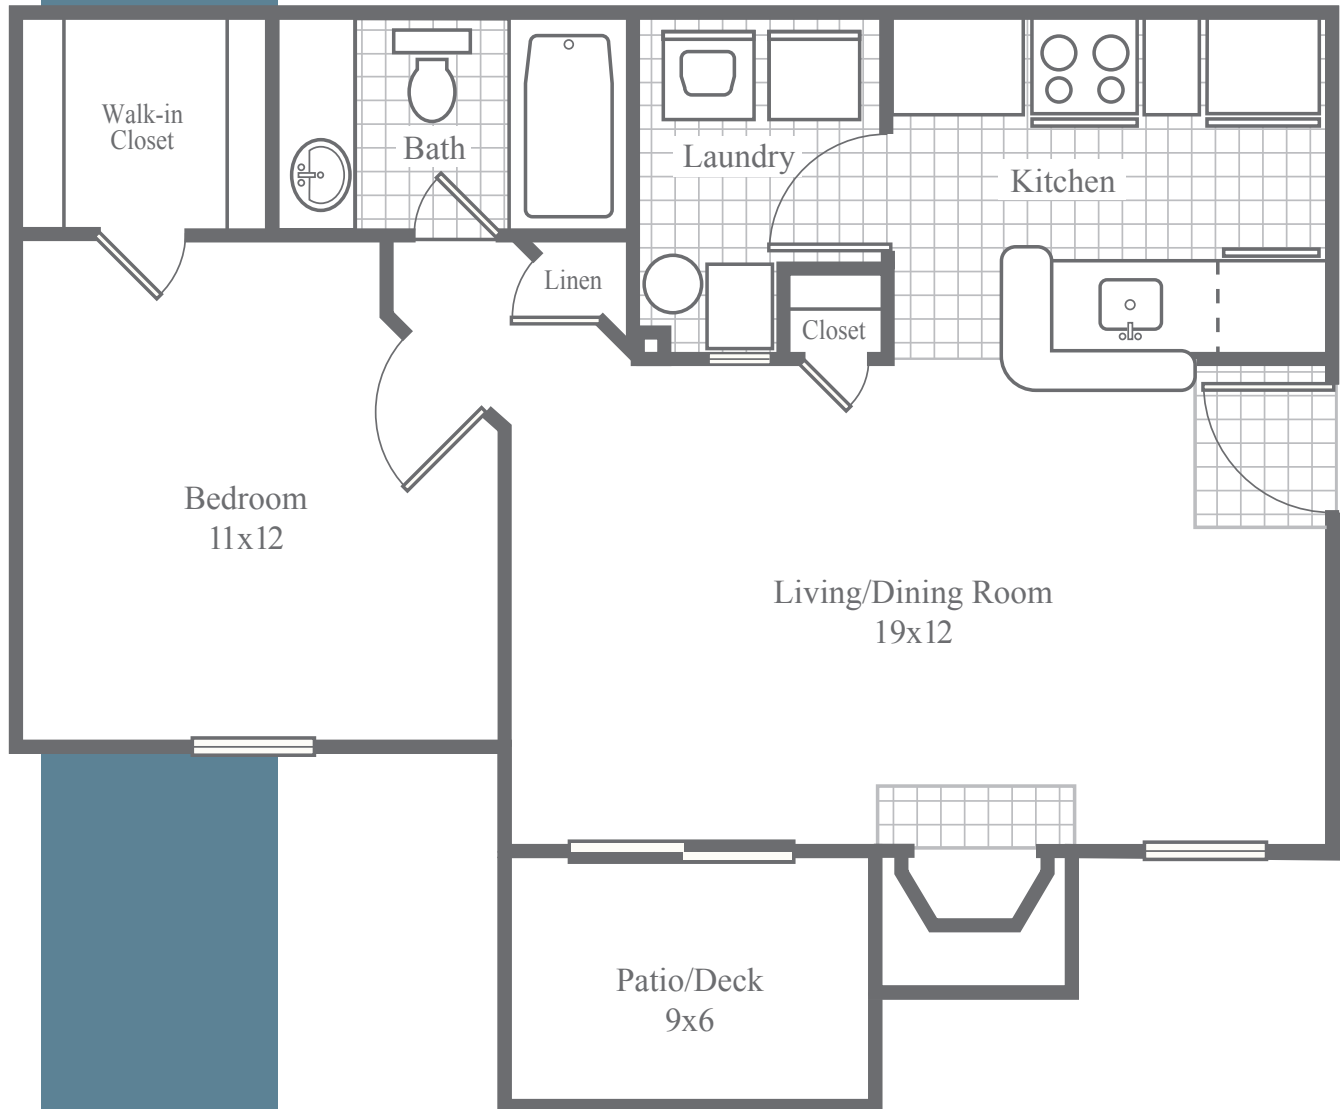

**CALIBRE
SPRINGS**

LUXURY URBAN STYLE
APARTMENT HOMES

The Hampton

1 Bedroom • 1 Bath • 720 SF

- Flexible open living/dining area
- Elegant crown molding
- Classic millwork mantel
- Wood-burning fireplace with convenient gas starter
- Stainless steel appliances in select units
- Laundry room accommodates full-size washer/dryer
- Bedroom features spacious walk-in closet
- Linen closet convenient to bed/bath
- LED lighting for ambiance and energy efficiency