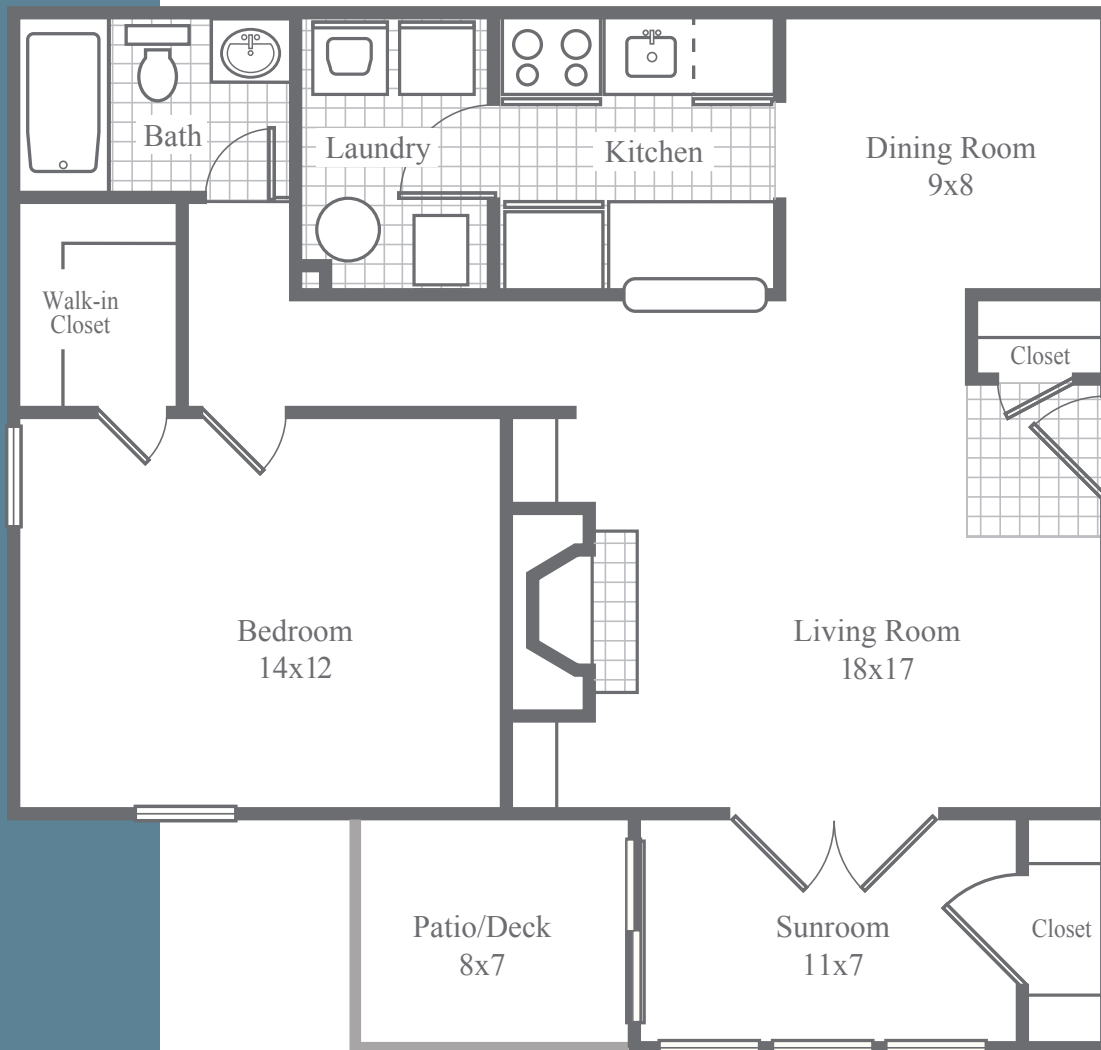

**CALIBRE
SPRINGS**

LUXURY URBAN STYLE
APARTMENT HOMES

The Berkeley *Deluxe*

1 Bedroom • 1 Bath • Sunroom • 970SF

- Stately fireplace mantel framed by built-in bookshelves
- Wood-burning fireplace with quartz or slate surround and gas starter
- Elegant white enamel crown molding
- High-speed cable and electrical outlets above fireplace mantel for optional wall mounted flat-panel TV
- Classically styled French doors lead from living area to four seasons sunroom
- Dining area with transitional track lighting on dimmer
- Kitchen equipped with stainless steel appliances, built-in microwave, richly glazed hardwood cabinetry and LED recessed ceiling lights on dimmer
- Under-cabinet task lighting illuminates granite countertops and subway tile backsplash
- Laundry room accommodates full-size washer/dryer
- Beautiful oil-rubbed bronze hardware throughout apartment
- Spacious walk-in closet in bedroom and bonus storage closet in sunroom
- Select apartments feature warm and inviting LVT wood flooring in kitchen, bath and living areas
- LED lighting for ambiance and energy efficiency