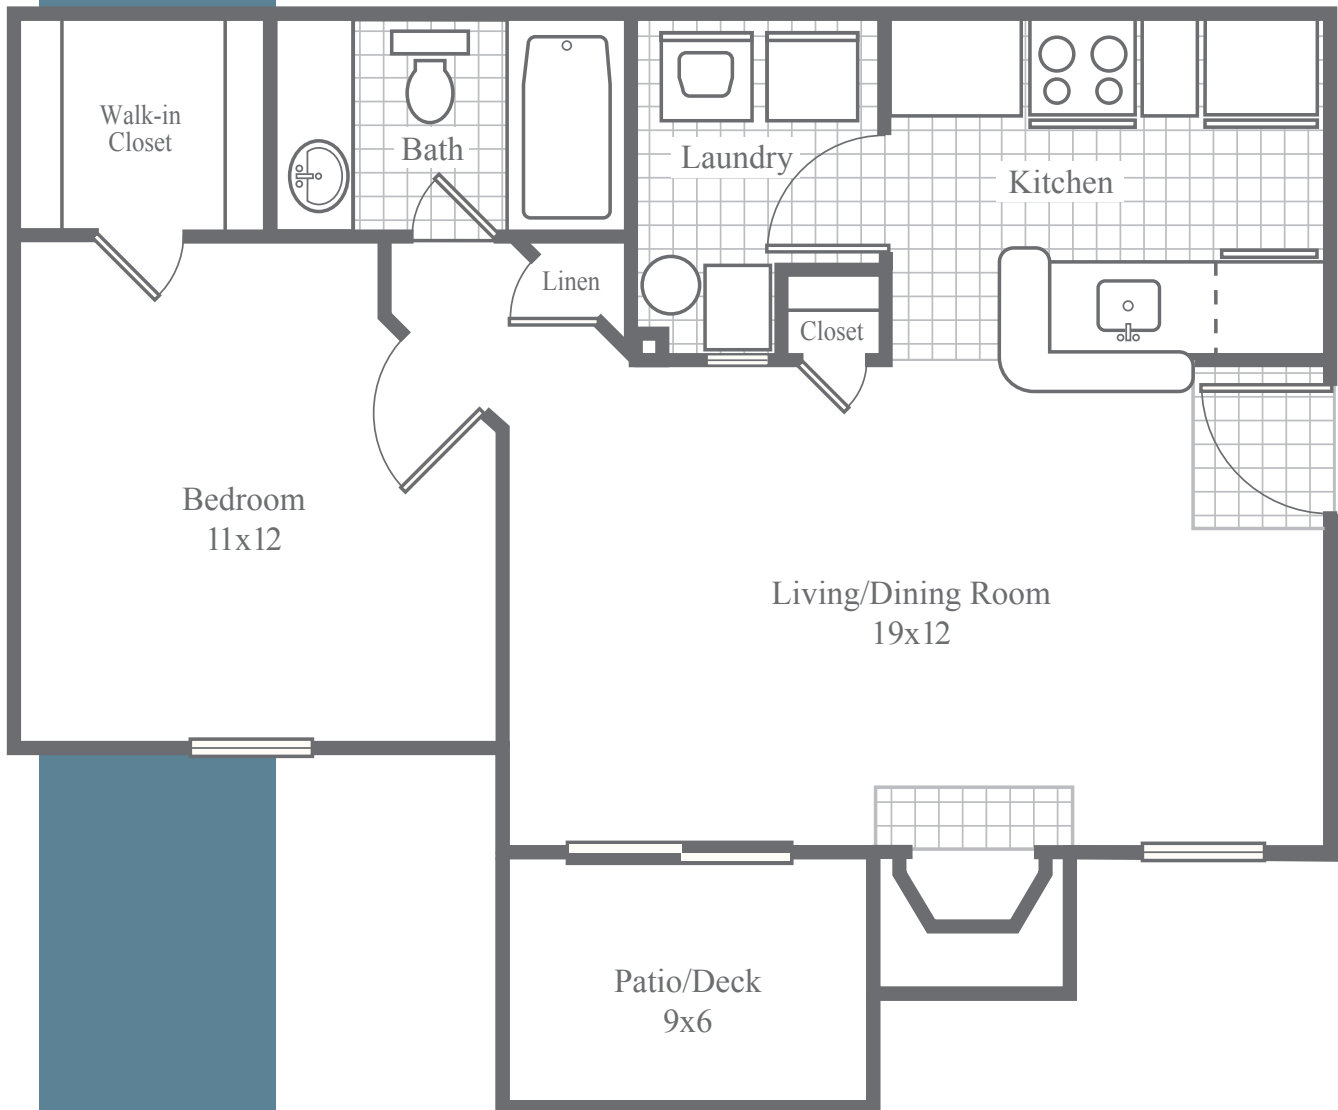

**CALIBRE
SPRINGS**

LUXURY URBAN STYLE
APARTMENT HOMES

The Hampton *Deluxe*

1 Bedroom • 1 Bath • 720SF

- Elegant crown molding and open living/dining area
- Wood-burning fireplace with quartz or slate surround, convenient gas starter and classic millwork mantel
- Kitchen equipped with stainless steel appliances, built-in microwave, richly glazed hardwood cabinetry and LED recessed ceiling lights on dimmer
- Under-cabinet task lighting illuminates granite countertops and subway tile backsplash
- Laundry room accommodates full-size washer/dryer
- Beautiful oil-rubbed bronze hardware throughout apartment
- Bedroom features spacious walk-in closet
- Select apartments feature warm and inviting LVT wood flooring in kitchen, bath and living areas
- LED lighting for ambiance and energy efficiency